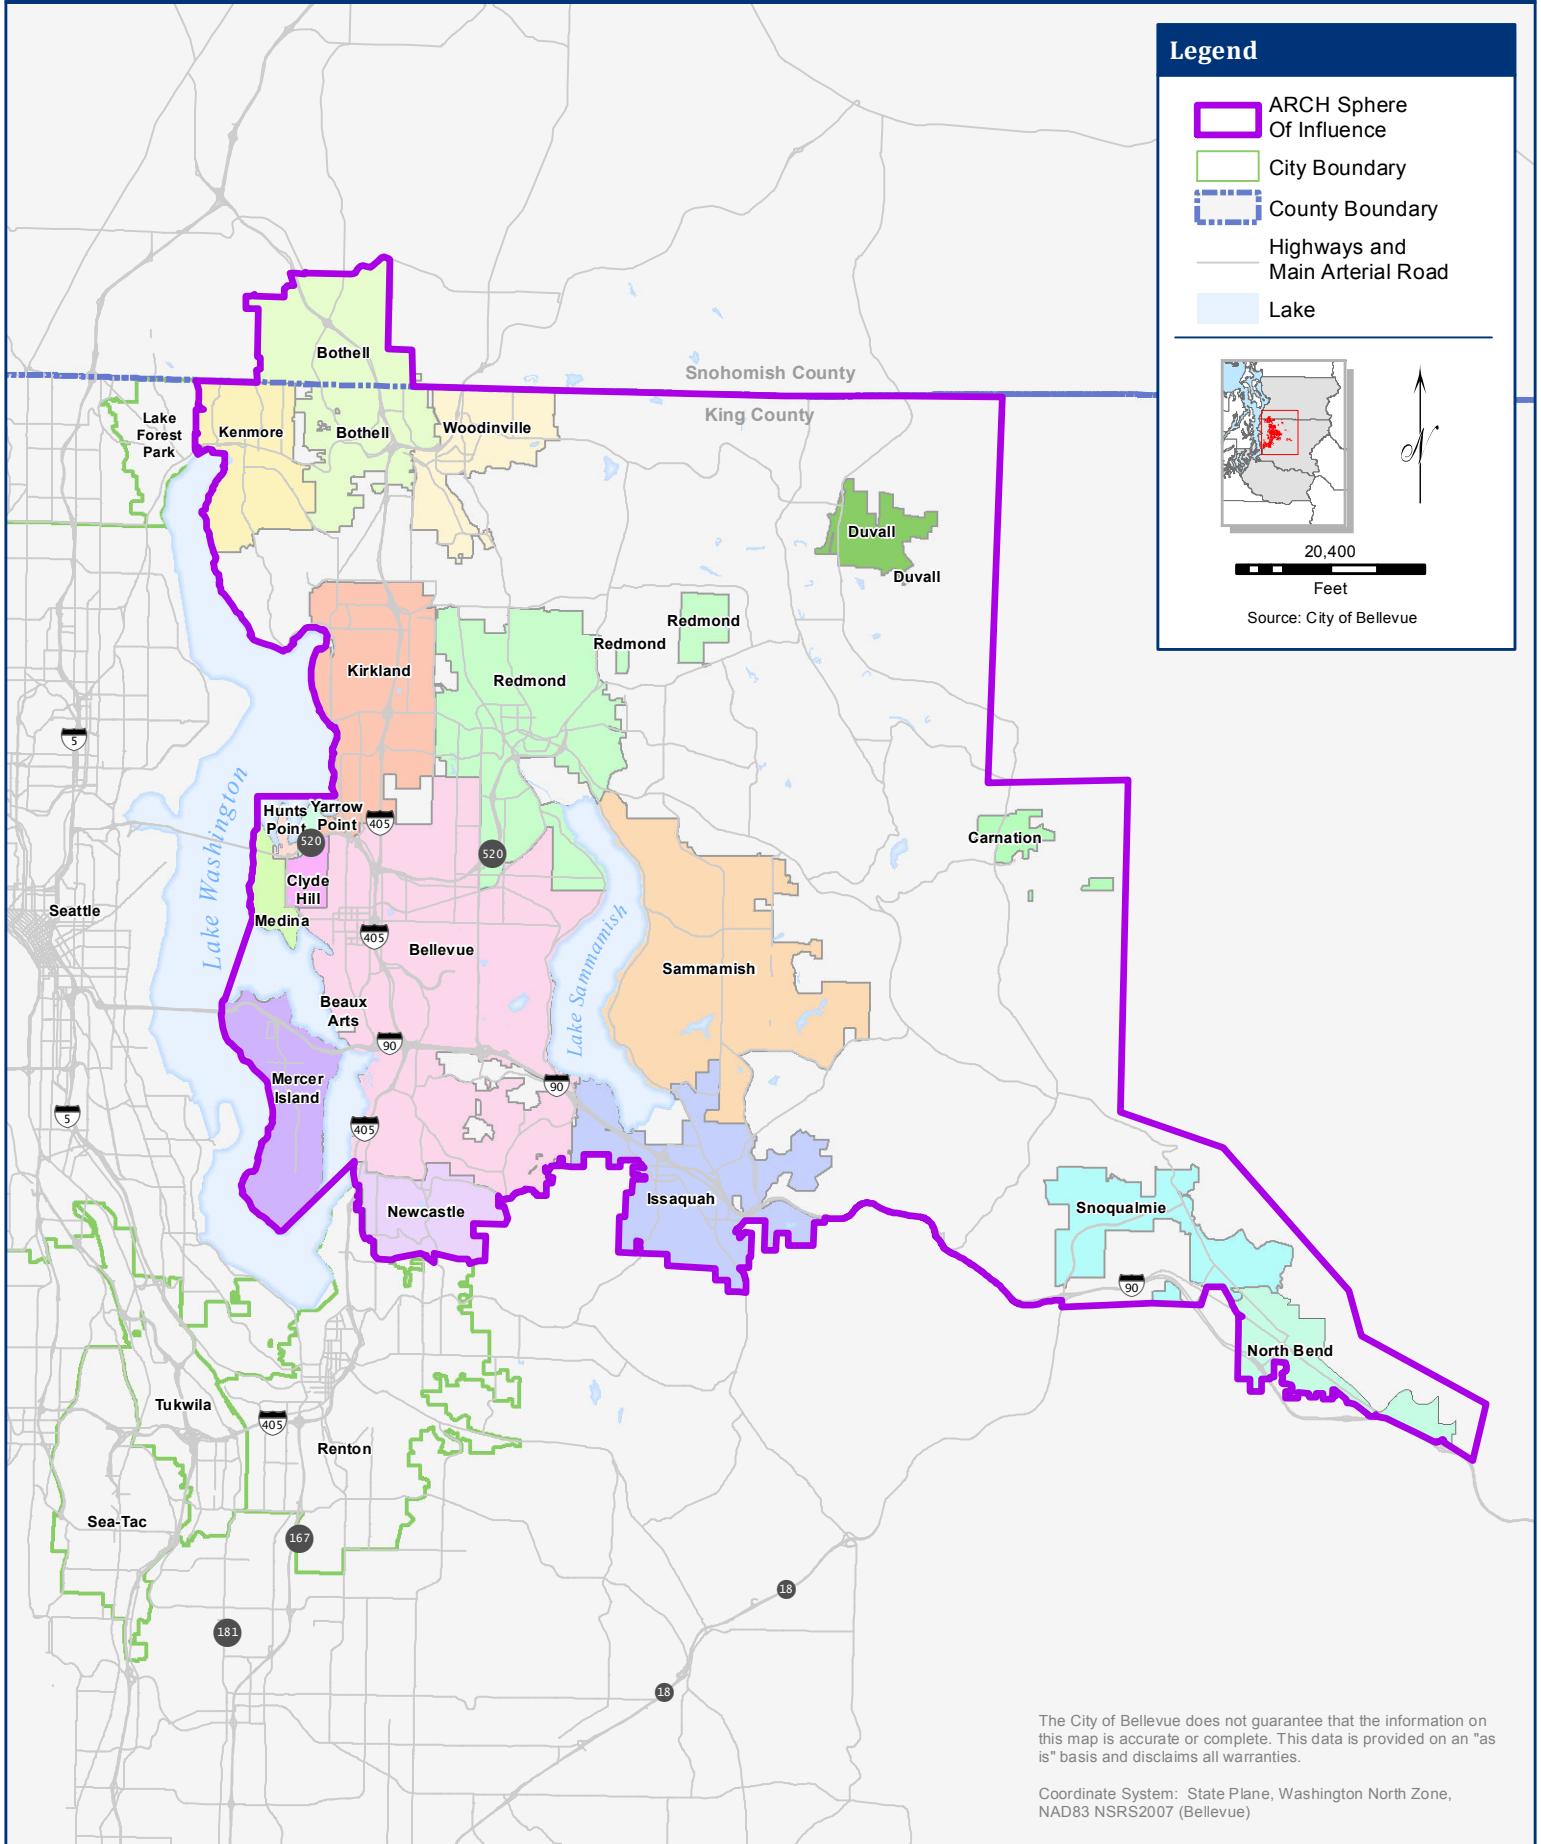

ARCH Sphere of Influence

East King County

Legend

- ARCH Sphere Of Influence
- City Boundary
- County Boundary
- Highways and Main Arterial Road
- Lake

20,400 Feet

Source: City of Bellevue

The City of Bellevue does not guarantee that the information on this map is accurate or complete. This data is provided on an "as is" basis and disclaims all warranties.

Coordinate System: State Plane, Washington North Zone, NAD83 NSRS2007 (Bellevue)